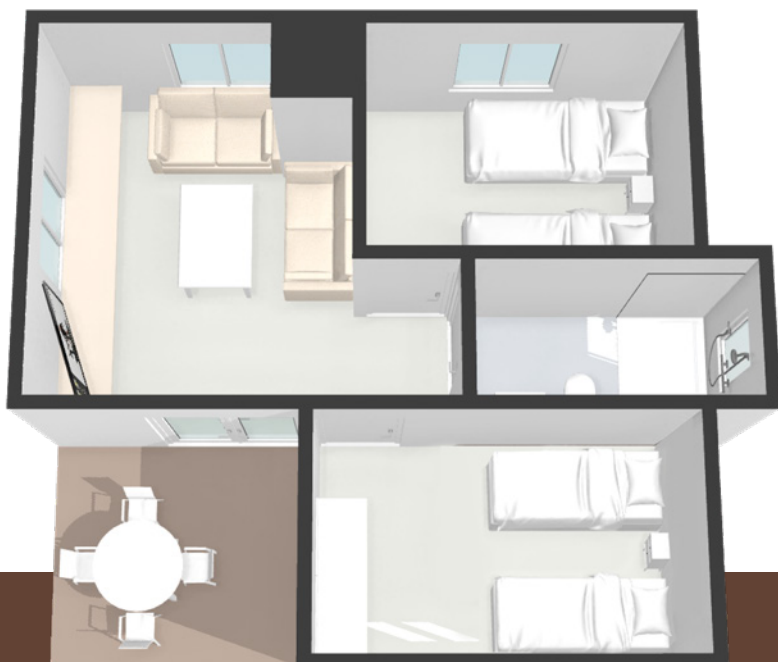

Polinèsia: Aloha

Interior: 35 m² Terrace: 10 m²

Services: Air conditioning / heating, phone (internal calls only), WIFI, parking place (unassigned).

Bedroom: Two rooms with two individual beds (90 x 200 cm), safety deposit box (24 x 35 x 29 cm), wardrobe, coat hangers, sheets (changed every 6 days), blankets.

Kitchen: Ceramic hob, fridge/freezer, microwave, kettle, toaster, coffee maker, set of pans, washing up liquid, crockery set, glassware, broom, mop, recycling bin.

Dining room: 2 sofas (70,5 x 185 cm), plasma TV + Chromecast, dining table, stools, tablecloth, access to the terrace.

Bathroom: Shower, bath towels (changed every 3 nights), hair dryer.

Iron and ironing board: Upon availability, upon request at the laundry or reception.

Terrace: Table and chairs, 2 sun loungers, porch, grass, clothes rack.